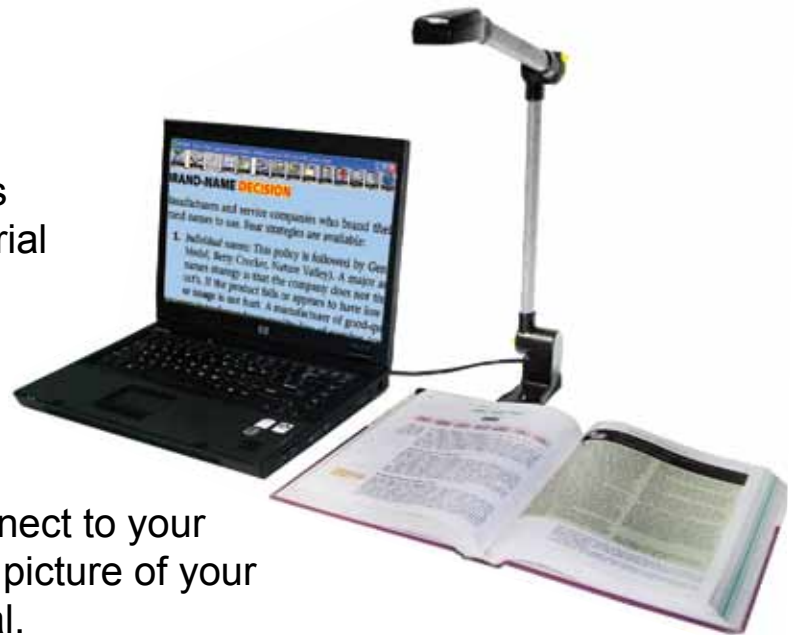

PEARL

Portable Reading Solution

Lightning fast portable OCR with all the features of WYNN

PEARL at a Glance

- True portable access to books anywhere you go
- Convert printed text to high quality speech in seconds
- Scan 20 pages per minute
- Scan books without removing the binding
- Add notes and highlighting
- Export to other applications like Microsoft® Word or Notepad
- Fold it up and take it with you in its protective carrying case

The PEARL® brings instant portable access to printed material with an array of high quality voices. The folding camera sets up in seconds to connect to your PC and snap a picture of your reading material.

Lightning Fast OCR

The PEARL expands the features of WYNN™ 6.0 to provide instant OCR. Press a keystroke to snap a picture, and hear your book read back to you with one of the Real-Speak Solo Direct® voices. You control the reading rate and voice.

Take It with You Anywhere

The PEARL is the ultimate in portable scanning and reading. It sets up in seconds to provide a stable platform for the camera with alignment features to

ensure you capture a good image every time. It runs off a single USB port – no battery or external power supply required. When you are ready to move on, the PEARL folds up into a compact 14”x 3”x 2 1/8” package and zips into its protective neoprene case. Carry it by its shoulder strap or slip it into your briefcase or backpack.